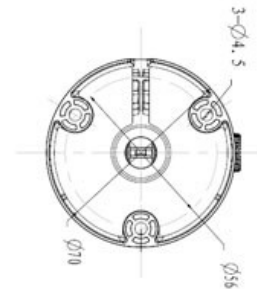

CP-UNC-TA21L3

2 MP Full HD IR Bullet Camera - 30Mtr.

Main Features

- 1/2.7" 2MP PS CMOS Image Sensor
- Max 25fps@1080P
- H.264 and MJPEG dual-stream encoding
- DWDR, Day/Night(ICR), Auto Iris, 3DNR, AWB, AGC, BLC
- 3.6mm fixed lens (6mm optional)
- IR Range of 30 Mtrs, IP67, PoE
- Mobile Software: iCMOB, gCMOB, wCMOB
- CMS Software: KVMS Pro, vOptimus Pro

*Product casing and specifications are subject to change without prior notice

CP- UNC-TA21L3

2 MP Full HD IR Bullet Camera - 30Mtr.

Feature

Image Sensor
Minimum Illumination
Effective Pixels
Shutter Speed
White Balance
Gain Control(AGC)
Lens
Back Light Compensation
S/N Ratio
Video Compression
Video Streaming
Resolution
Privacy Mask
ICR
Bit Rate

Protocol

Ethernet
User Account
Smart Phone
IR
Operating Temperature
Power Source
Power Consumption
Weatherproof Standard
Dimension
Weight

Specification

1/2.7" 2MP Progressive scan CMOS
0.01Lux/F2.1(Color), 0Lux/F2.1(IR on)
1920(H) x 1080(V), 2 Megapixels
Auto/Manual, 1s~1/100000s
Auto/Manual
Auto/Manual
3.6mm (6mm optional)
BLC/ HLC/ DWDR
More than 50dB
H.264/ H.264H/ H.264B/ MJPEG
Main Stream: 1080P(1 ~ 25/30fps), Extra Stream: D1/CIF(1 ~ 25/30fps)
1080P(1920x1080)/720P(1280x720)/D1(704x576/704x480)/CIF(352x288/352x240)
Up to 4 areas
Auto(ICR)/Color/B/W
H.264: 4kbps~8192bps