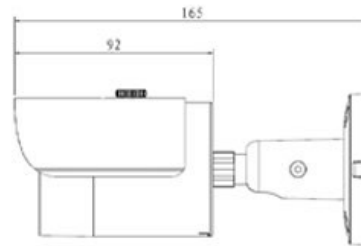

CP-UNC-TA21L3

2 MP Full HD IR Bullet Camera - 30Mtr.

Main Features

- 1/2.7" 2MP PS CMOS Image Sensor
- Max 25fps@1080P
- H.264 and MJPEG dual-stream encoding
- DWDR, Day/Night(ICR), Auto Iris, 3DNR, AWB, AGC, BLC
- 3.6mm fixed lens (6mm optional)
- IR Range of 30 Mtrs, IP67, PoE
- Mobile Software: iCMOB, gCMOB, wCMOB
- CMS Software: KVMS Pro, vOptimus Pro

*Product casing and specifications are subject to change without prior notice

CP- UNC-TA21L3

2 MP Full HD IR Bullet Camera - 30Mtr.

Feature

Image Sensor
Minimum Illumination
Effective Pixels
Shutter Speed
White Balance
Gain Control(AGC)
Lens
Back Light Compensation
S/N Ratio
Video Compression
Video Streaming
Resolution
Privacy Mask
ICR
Bit Rate

Protocol

Ethernet
User Account
Smart Phone
IR
Operating Temperature
Power Source
Power Consumption
Weatherproof Standard
Dimension
Weight

Specification

1/2.7" 2MP Progressive scan CMOS
0.01Lux/F2.1(Color), 0Lux/F2.1(IR on)
1920(H) x 1080(V), 2 Megapixels
Auto/Manual, 1s~1/100000s
Auto/Manual
Auto/Manual
3.6mm (6mm optional)
BLC/ HLC/ DWDR
More than 50dB
H.264/ H.264H/ H.264B/ MJPEG
Main Stream: 1080P(1 ~ 25/30fps), Extra Stream: D1/CIF(1 ~ 25/30fps)
1080P(1920x1080)/720P(1280x720)/D1(704x576/704x480)/CIF(352x288/352x240)
Up to 4 areas
Auto(ICR)/Color/B/W
H.264: 4kbps~8192bps